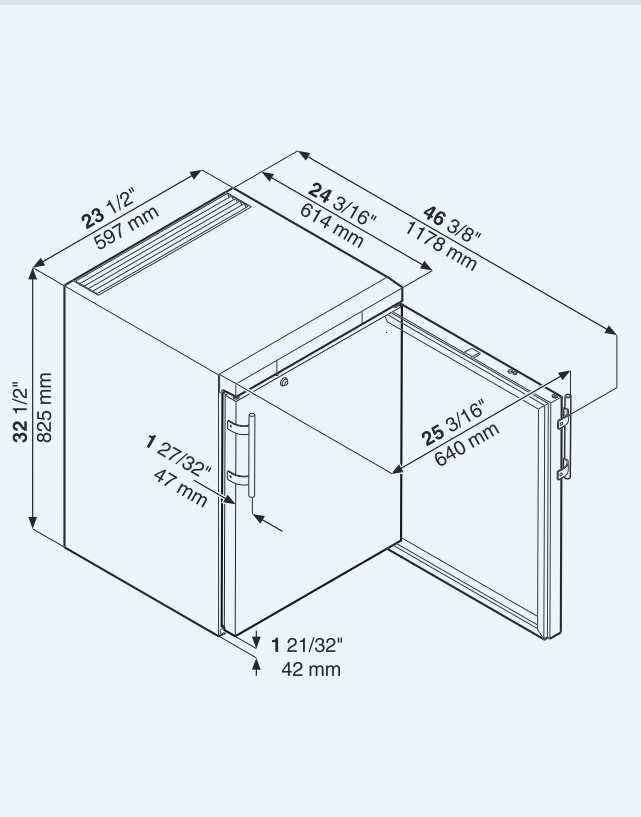

Undercounter Laboratory Refrigerator with Electronic Controls, Glass-Door

LRB05G1HC

Undercounter Laboratory refrigerator with Glass-Door	LRB05G1HC	LED
Total gross/net capacity l (cu.ft.)	152/143 (5.4/5.1)	
Exterior dimensions in mm (w/d/h)	597/614/825	
in inches (w/d/h)	23 9/16"/24 3/16"/32 1/2"	
Interior dimensions in mm (w/d/h)	440/435/670	
in inches (w/d/h)	17 3/8"/17 3/16"/26 7/16"	
Energy consumption in 365 days*	328 kWh	
Ambient temperature in °C (°F)	10°C to 35°C (50°F to 95°F)	
Refrigerant	R600a	
Sound rating**	52 dB(A)	
Connection rating	1.5 A	
Frequency/voltage	60 Hz/115V~	
Cooling system	forced-air	
Defrost	automatic	
Temperature range in °C (°F)	3°C to 16°C (37°F to 61°F)	
External cabinet finish	steel/white	
Door/lid material	glass door	
Internal liner material	commercial grade molded polystyrol	
Type of control	electronic control	
Temperature display	external digital	
Alarm	visual and audible	
Alarm forwarding	yes	
Interior light	LED ceiling light	
Adjustable shelves	3	
Shelf material	wire shelves plastic-coated	
Shelf load weight in kg (lbs)	45 (99.2)	
Usable shelf area in mm (inches)	440/420 (17 3/8"/16 9/16")	
Handle	ergonomic slimline handle	
Lock	recessed	
Self-closing door	yes	
Door hinges	right, reversible on site	
Insulation in mm (inches)	40 (1 5/8")	
Gross/net weight in kg (lbs)	44/41 (97/90.4)	
Accessories		
Shelf, plastic-coated	7112313	
Additional lock barrels (up to 10)	on request	

Unit Dimensions

Subject to alterations.

* Measured unloaded at 26.6°C (80°F) ambient temperature with set point of 3.3°C (38°F).

** Noise level – sound power re 1pW – according to IEC 60704-2-14.

SO-LOW

AUTHORIZED U.S. DEALER OF
LIEBHERR