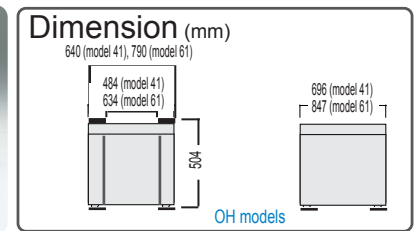

Stands

Stands and suitable oven models

Product code	Model	Suitable oven models
211180	ON30	DKM300C/310C, DKN302C/312C, DNF301
211856	ON61	DX400/600 Series, DVS400/600 Series, DG400 Series, DKM300/400/600 Series, DKN300/400/600 Series, DNE400/600 Series, DNF400/600 Series
212348	OT42	DNE401/411, DNF401/411
212349	OT62	DNE601/611, DNF601/611
212477	OH41	DN411E
212478	OH61	DN611E
212801	ONS30	DX302C/312C
212802	ONS60	DX402C/412C/602C/612C, DR200/201
415464	OP43	DF411/412, DH411/412 (stand without caster)
415465	OP63	DF611/612, DH611/612 (stand without caster)
415466	OP46	DF411/412, DH411/412 (stand with caster wheels and stopper in front)
415467	OP66	DF611/612, DH611/612 (stand with caster wheels and stopper in front)

ON30

OT42/62

ON61

OH41/61

ONS60

OP43/63, OP46/66 (casters front side with two stoppers)

Stacking Kit

Stacking kit and suitable models

Product code	Model	Suitable oven models
212803	ODK80	DX302C/312C
212804	ODK82	DX402C/412C
212805	ODK84	DX602C/612C
212806	ODN26	400 Series of DNE, DNF (including models suitable for OD40)
212807	ODN28	600 Series of DNE, DNF (including models suitable for OD60)
212822	OD40	400 Series of DVS, DKM, DKN
212823	OD60	600 Series of DVS, DKM, DKN
213700	ODF48	DF412/612, DH412/612
281458	ODM44	DNF301

OD/ODN

ODK

Important Notes:

- The stacking units must belong to the same series (among 400 series or among 600 series)
- Do not stack 400 series on 600 series. If the upper 400 series is not fixed well, it is easy to topple
- Stacking of old models is forbidden. Lower unit must be new model.