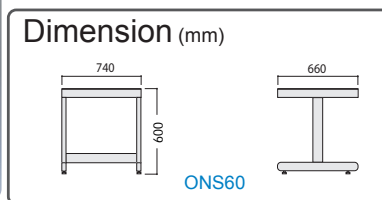

Stands

Stands and suitable oven models

Product code	Model	Suitable oven models
211180	ON30	DKM300C/310C, DKN302C/312C, DNF301
211856	ON61	DX400/600 Series, DVS400/600 Series, DG400 Series, DKM300/400/600 Series, DKN300/400/600 Series, DNE400/600 Series, DNF400/600 Series
212348	OT42	DNE401/411, DNF401/411
212349	OT62	DNE601/611, DNF601/611
212477	OH41	DN411E
212478	OH61	DN611E
212801	ONS30	DX302C/312C
212802	ONS60	DX402C/412C/602C/612C, DR200/201
415464	OP43	DF411/412, DH411/412 (stand without caster)
415465	OP63	DF611/612, DH611/612 (stand without caster)
415466	OP46	DF411/412, DH411/412 (stand with caster wheels and stopper in front)
415467	OP66	DF611/612, DH611/612 (stand with caster wheels and stopper in front)

ON30

OT42/62

ON61

OH41/61

ONS60

OP43/63, OP46/66 (casters front side with two stoppers)

Stacking Kit

Stacking kit and suitable models

Product code	Model	Suitable oven models
212803	ODK80	DX302C/312C
212804	ODK82	DX402C/412C
212805	ODK84	DX602C/612C
212806	ODN26	400 Series of DNE, DNF (including models suitable for OD40)
212807	ODN28	600 Series of DNE, DNF (including models suitable for OD60)
212822	OD40	400 Series of DVS, DKM, DKN
212823	OD60	600 Series of DVS, DKM, DKN
213700	ODF48	DF412/612, DH412/612
281458	ODM44	DNF301

OD/ODN

ODK

Important Notes:

- The stacking units must belong to the same series (among 400 series or among 600 series)
- Do not stack 400 series on 600 series. If the upper 400 series is not fixed well, it is easy to topple
- Stacking of old models is forbidden. Lower unit must be new model.