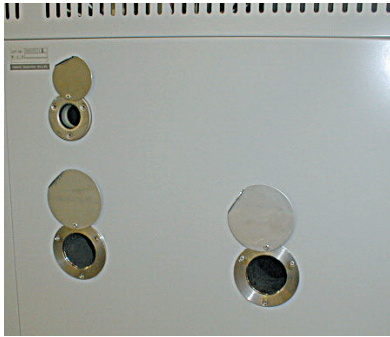

Earthquake Countermeasure

Seismic isolation rubber

Product code	296902
Material	Urethane elastomer
Max. load	~100 kg (by 4 pcs.)
Size	W50 x D50 x H5mm 1set: 4pcs.

- Pasted at the bottom to prevent unit from falling
- Three layer structure made of urethane elastomer which absorbs 90% impact

Other Optional Accessories

Note: Listed optional accessories are not applicable to all oven models. Contact Customer Service for more details.

Cable port

Exhaust duct

N₂ gas inlet device

External output terminal