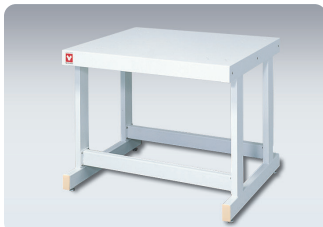

Stands

Stands and suitable oven models

Product code	Model	Suitable oven models
211180	ON30	DKM300C/310C, DKN302C/312C, DNF301
211856	ON61	DX400/600 Series, DVS400/600 Series, DG400 Series, DKM300/400/600 Series, DKN300/400/600 Series, DNE400/600 Series, DNF400/600 Series
212348	OT42	DNE401/411, DNF401/411
212349	OT62	DNE601/611, DNF601/611
212477	OH41	DN411E
212478	OH61	DN611E
212801	ONS30	DX302C/312C
212802	ONS60	DX402C/412C/602C/612C, DR200/201
415464	OP43	DF411/412, DH411/412 (stand without caster)
415465	OP63	DF611/612, DH611/612 (stand without caster)
415466	OP46	DF411/412, DH411/412 (stand with caster wheels and stopper in front)
415467	OP66	DF611/612, DH611/612 (stand with caster wheels and stopper in front)

ON30

OT42/62

ON61

OH41/61

ONS60

OP43/63, OP46/66 (casters front side with two stoppers)

Stacking Kit

Stacking kit and suitable models

Product code	Model	Suitable oven models
212803	ODK80	DX302C/312C
212804	ODK82	DX402C/412C
212805	ODK84	DX602C/612C
212806	ODN26	400 Series of DNE, DNF (including models suitable for OD40)
212807	ODN28	600 Series of DNE, DNF (including models suitable for OD60)
212822	OD40	400 Series of DVS, DKM, DKN
212823	OD60	600 Series of DVS, DKM, DKN
213700	ODF48	DF412/612, DH412/612
281458	ODM44	DNF301

OD/ODN

ODK

Important Notes:

- The stacking units must belong to the same series (among 400 series or among 600 series)
- Do not stack 400 series on 600 series. If the upper 400 series is not fixed well, it is easy to topple
- Stacking of old models is forbidden. Lower unit must be new model.