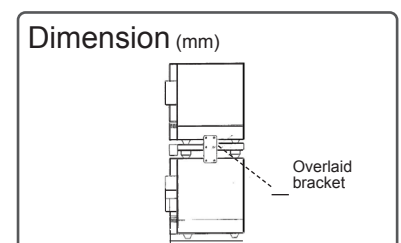

ODK

Important Notes:

- The stacking units must belong to the same series (among 400 series or among 600 series)
- Do not stack 400 series on 600 series. If the upper 400 series is not fixed well, it is easy to topple
- Stacking of old models is forbidden. Lower unit must be new model.