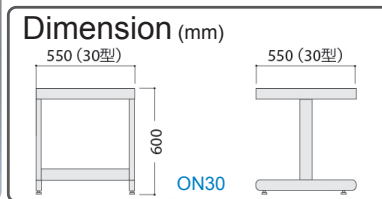

Stands

Stands and suitable oven models

Product code	Model	Suitable oven models
211180	ON30	DKM300C/310C, DKN302C/312C, DNF301
211856	ON61	DX400/600 Series, DVS400/600 Series, DG400 Series, DKM300/400/600 Series, DKN300/400/600 Series, DNE400/600 Series, DNF400/600 Series
212348	OT42	DNE401/411, DNF401/411
212349	OT62	DNE601/611, DNF601/611
212477	OH41	DN411E
212478	OH61	DN611E
212801	ONS30	DX302C/312C
212802	ONS60	DX402C/412C/602C/612C, DR200/201
415464	OP43	DF411/412, DH411/412 (stand without caster)
415465	OP63	DF611/612, DH611/612 (stand without caster)
415466	OP46	DF411/412, DH411/412 (stand with caster wheels and stopper in front)
415467	OP66	DF611/612, DH611/612 (stand with caster wheels and stopper in front)

ON30