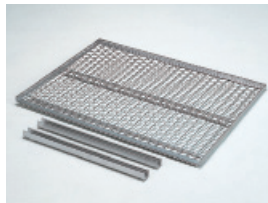

211098 / 211099
212688 / 212689 / 212679