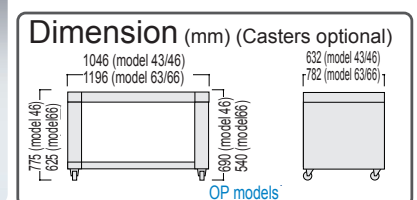

OP43/63, OP46/66 (casters front side with two stoppers)

Stacking Kit

Stacking kit and suitable models

Product code	Model	Suitable oven models
212803	ODK80	DX302C/312C
212804	ODK82	DX402C/412C
212805	ODK84	DX602C/612C
212806	ODN26	400 Series of DNE, DNF (including models suitable for OD40)
212807	ODN28	600 Series of DNE, DNF (including models suitable for OD60)
212822	OD40	400 Series of DVS, DKM, DKN
212823	OD60	600 Series of DVS, DKM, DKN
213700	ODF48	DF412/612, DH412/612
281458	ODM44	DNF301