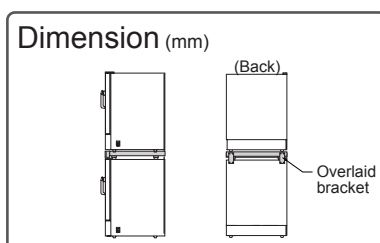

Stands

Stands and suitable oven models

Product code	Model	Suitable oven models
211180	ON30	DKM300C/310C, DKN302C/312C, DNF301
211856	ON61	DX400/600 Series, DVS400/600 Series, DG400 Series, DKM300/400/600 Series, DKN300/400/600 Series, DNE400/600 Series, DNF400/600 Series
212348	OT42	DNE401/411, DNF401/411
212349	OT62	DNE601/611, DNF601/611
212477	OH41	DN411E
212478	OH61	DN611E
212801	ONS30	DX302C/312C
212802	ONS60	DX402C/412C/602C/612C, DR200/201
415464	OP43	DF411/412, DH411/412 (stand without caster)
415465	OP63	DF611/612, DH611/612 (stand without caster)
415466	OP46	DF411/412, DH411/412 (stand with caster wheels and stopper in front)
415467	OP66	DF611/612, DH611/612 (stand with caster wheels and stopper in front)

ON30

OT42/62

ON61

OH41/61

ONS60

OP43/63, OP46/66 (casters front side with two stoppers)

Stacking Kit

Stacking kit and suitable models

Product code	Model	Suitable oven models
212803	ODK80	DX302C/312C
212804	ODK82	DX402C/412C
212805	ODK84	DX602C/612C
212806	ODN26	400 Series of DNE, DNF (including models suitable for OD40)
212807	ODN28	600 Series of DNE, DNF (including models suitable for OD60)
212822	OD40	400 Series of DVS, DKM, DKN
212823	OD60	600 Series of DVS, DKM, DKN
213700	ODF48	DF412/612, DH412/612
281458	ODM44	DNF301

OD/ODN

ODK

Important Notes:

- The stacking units must belong to the same series (among 400 series or among 600 series)
- Do not stack 400 series on 600 series. If the upper 400 series is not fixed well, it is easy to topple
- Stacking of old models is forbidden. Lower unit must be new model.