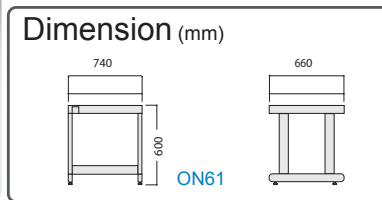

Stands

Stands and suitable oven models

Product code	Model	Suitable oven models
211180	ON30	DKM300C/310C, DKN302C/312C, DNF301
211856	ON61	DX400/600 Series, DVS400/600 Series, DG400 Series, DKM300/400/600 Series, DKN300/400/600 Series, DNE400/600 Series, DNF400/600 Series
212348	OT42	DNE401/411, DNF401/411
212349	OT62	DNE601/611, DNF601/611
212477	OH41	DN411E
212478	OH61	DN611E
212801	ONS30	DX302C/312C
212802	ONS60	DX402C/412C/602C/612C, DR200/201
415464	OP43	DF411/412, DH411/412 (stand without caster)
415465	OP63	DF611/612, DH611/612 (stand without caster)
415466	OP46	DF411/412, DH411/412 (stand with caster wheels and stopper in front)
415467	OP66	DF611/612, DH611/612 (stand with caster wheels and stopper in front)

ON30

OT42/62

ON61

OH41/61

ONS60

OP43/63, OP46/66 (casters front side with two stoppers)

Stacking Kit

Stacking kit and suitable models

Product code	Model	Suitable oven models
212803	ODK80	DX302C/312C
212804	ODK82	DX402C/412C
212805	ODK84	DX602C/612C
212806	ODN26	400 Series of DNE, DNF (including models suitable for OD40)
212807	ODN28	600 Series of DNE, DNF (including models suitable for OD60)
212822	OD40	400 Series of DVS, DKM, DKN
212823	OD60	600 Series of DVS, DKM, DKN
213700	ODF48	DF412/612, DH412/612
281458	ODM44	DNF301

OD/ODN

ODK

Important Notes:

- The stacking units must belong to the same series (among 400 series or among 600 series)
- Do not stack 400 series on 600 series. If the upper 400 series is not fixed well, it is easy to topple
- Stacking of old models is forbidden. Lower unit must be new model.