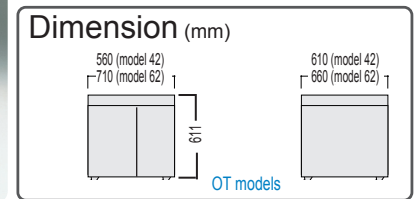

Stands

Stands and suitable oven models

Product code	Model	Suitable oven models
211180	ON30	DKM300C/310C, DKN302C/312C, DNF301
211856	ON61	DX400/600 Series, DVS400/600 Series, DG400 Series, DKM300/400/600 Series, DKN300/400/600 Series, DNE400/600 Series, DNF400/600 Series
212348	OT42	DNE401/411, DNF401/411
212349	OT62	DNE601/611, DNF601/611
212477	OH41	DN411E
212478	OH61	DN611E
212801	ONS30	DX302C/312C
212802	ONS60	DX402C/412C/602C/612C, DR200/201
415464	OP43	DF411/412, DH411/412 (stand without caster)
415465	OP63	DF611/612, DH611/612 (stand without caster)
415466	OP46	DF411/412, DH411/412 (stand with caster wheels and stopper in front)
415467	OP66	DF611/612, DH611/612 (stand with caster wheels and stopper in front)

ON30

OT42/62

ON61

OH41/61

ONS60

OP43/63, OP46/66 (casters front side with two stoppers)

Stacking Kit

Stacking kit and suitable models

Product code	Model	Suitable oven models
212803	ODK80	DX302C/312C
212804	ODK82	DX402C/412C
212805	ODK84	DX602C/612C
212806	ODN26	400 Series of DNE, DNF (including models suitable for OD40)
212807	ODN28	600 Series of DNE, DNF (including models suitable for OD60)
212822	OD40	400 Series of DVS, DKM, DKN
212823	OD60	600 Series of DVS, DKM, DKN
213700	ODF48	DF412/612, DH412/612
281458	ODM44	DNF301

OD/ODN

ODK

Important Notes:

- The stacking units must belong to the same series (among 400 series or among 600 series)
- Do not stack 400 series on 600 series. If the upper 400 series is not fixed well, it is easy to topple
- Stacking of old models is forbidden. Lower unit must be new model.