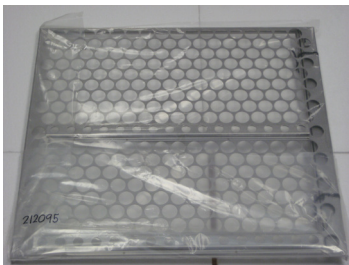

Mesh basket

Stainless bucket

Stainless solid basket

Plates and Inserts

Product code	Description	Suitable models
Q110603004	Stackable plate	SK200C/210C
Q110603005	Stackable plate	SK300C/310C
Q110603008	Stackable insert	SK200C/210C
Q110603009	Stackable insert	SK300C/310C

Stackable plate

Stackable insert

Shelves

Product code	Punching shape	Suitable sterilizer models
212095	Round punch shelf & bracket set	SI401/402
212246	Round punch shelf & bracket set	SK401
212266	Round punch shelf & bracket set	SI601/602, SK601/801/811