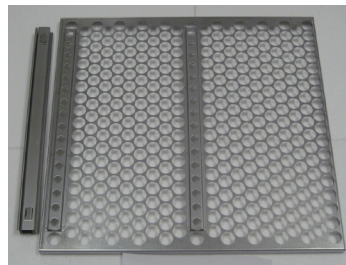

Plates and Inserts

Product code	Description	Suitable models
Q110603004	Stackable plate	SK200C/210C
Q110603005	Stackable plate	SK300C/310C
Q110603008	Stackable insert	SK200C/210C
Q110603009	Stackable insert	SK300C/310C

Shelves

Product code	Punching shape	Suitable sterilizer models
212095	Round punch shelf & bracket set	SI401/402
212246	Round punch shelf & bracket set	SK401
212266	Round punch shelf & bracket set	SI601/602, SK601/801/811

212246

Stands

Product code	Stand models	Suitable sterilizer models
212802	ONS60	SI401/402/601/602
211856	ON61	SK401/601
212348	OT42	SK401
212349	OT62	SK601