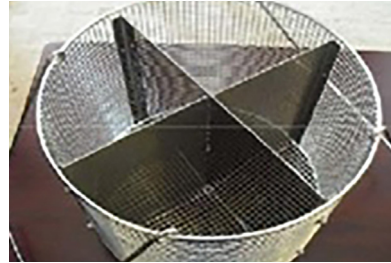

Mesh basket

Stainless bucket

Stainless solid basket

Plates and Inserts

Product code	Description	Suitable models
Q110603004	Stackable plate	SK200C/210C
Q110603005	Stackable plate	SK300C/310C
Q110603008	Stackable insert	SK200C/210C
Q110603009	Stackable insert	SK300C/310C

Stackable plate

Stackable insert

Shelves

Product code	Punching shape	Suitable sterilizer models
212095	Round punch shelf & bracket set	SI401/402
212246	Round punch shelf & bracket set	SK401
212266	Round punch shelf & bracket set	SI601/602, SK601/801/811