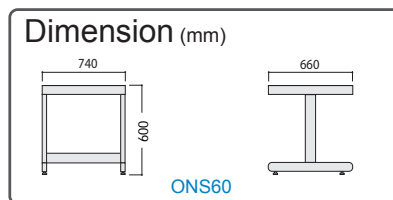

Plates and Inserts

Product code	Description	Suitable models
Q110603004	Stackable plate	SK200C/210C
Q110603005	Stackable plate	SK300C/310C
Q110603008	Stackable insert	SK200C/210C
Q110603009	Stackable insert	SK300C/310C

Shelves

Product code	Punching shape	Suitable sterilizer models
212095	Round punch shelf & bracket set	SI401/402
212246	Round punch shelf & bracket set	SK401
212266	Round punch shelf & bracket set	SI601/602, SK601/801/811

Stands

Product code	Stand models	Suitable sterilizer models
212802	ONS60	SI401/402/601/602
211856	ON61	SK401/601
212348	OT42	SK401
212349	OT62	SK601

ON61