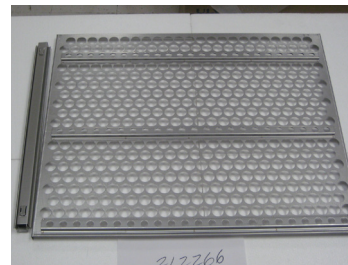

Plates and Inserts

Product code	Description	Suitable models
Q110603004	Stackable plate	SK200C/210C
Q110603005	Stackable plate	SK300C/310C
Q110603008	Stackable insert	SK200C/210C
Q110603009	Stackable insert	SK300C/310C

Shelves

Product code	Punching shape	Suitable sterilizer models
212095	Round punch shelf & bracket set	SI401/402
212246	Round punch shelf & bracket set	SK401
212266	Round punch shelf & bracket set	SI601/602, SK601/801/811

212266

Stands

Product code	Stand models	Suitable sterilizer models
212802	ONS60	SI401/402/601/602
211856	ON61	SK401/601
212348	OT42	SK401
212349	OT62	SK601