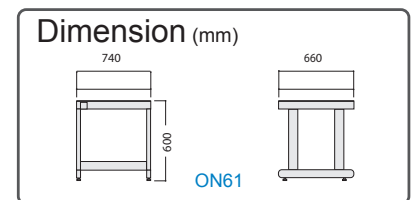

Plates and Inserts

Product code	Description	Suitable models
Q110603004	Stackable plate	SK200C/210C
Q110603005	Stackable plate	SK300C/310C
Q110603008	Stackable insert	SK200C/210C
Q110603009	Stackable insert	SK300C/310C

Shelves

Product code	Punching shape	Suitable sterilizer models
212095	Round punch shelf & bracket set	SI401/402
212246	Round punch shelf & bracket set	SK401
212266	Round punch shelf & bracket set	SI601/602, SK601/801/811

Stands

Product code	Stand models	Suitable sterilizer models
212802	ONS60	SI401/402/601/602
211856	ON61	SK401/601
212348	OT42	SK401
212349	OT62	SK601

OT42/62